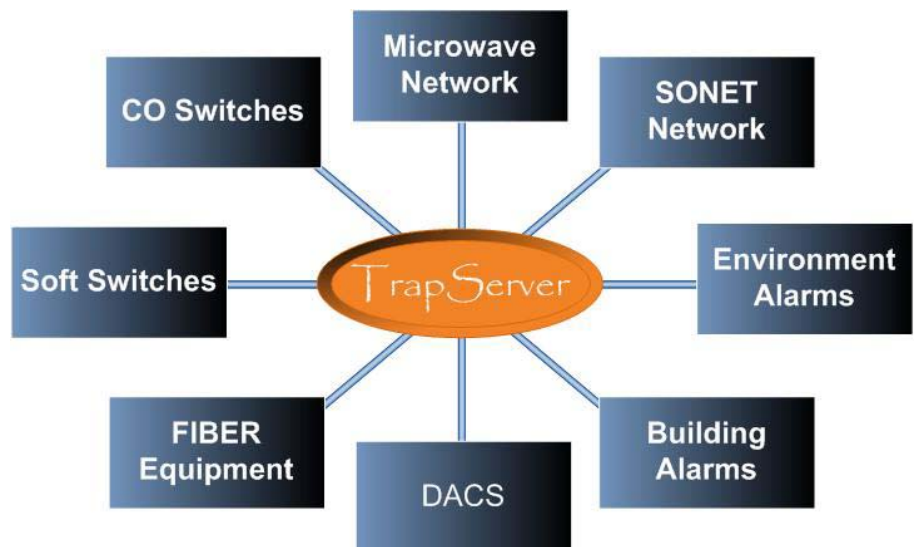

Applications

SchoRen NMS Solutions, LLC
PHONE: 707-207-3060
FAX: 707-207-3061
E-MAIL: SALES@SCHOREN.COM