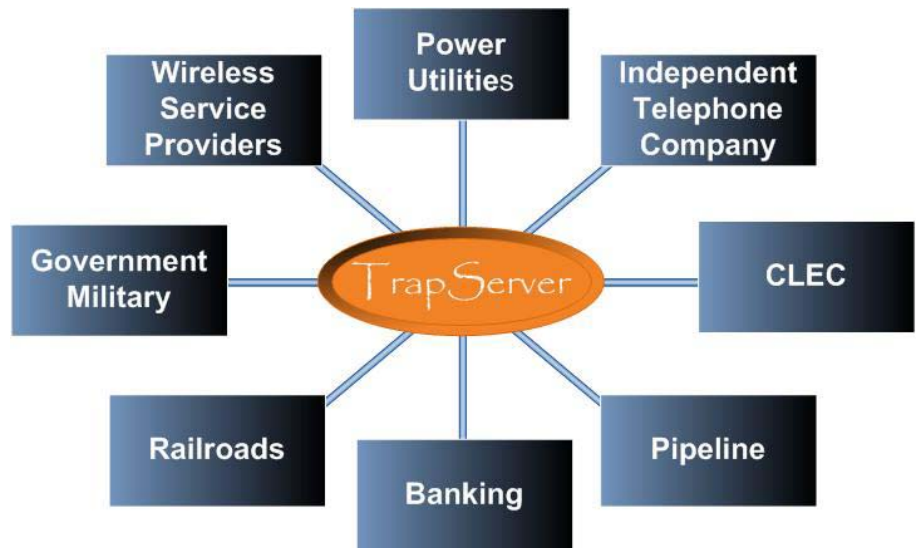

OS Functionality

FAULT MANAGEMENT

- Graphical Network Status
- User-Defined Area of Responsibility
- Colorized Textual Views

PERFORMANCE MANAGEMENT

- Problem Prevention
- Statistical Reporting
- Trend Identification
- Root Cause Analysis

CONFIGURATION MANAGEMENT

- Craft Access to Monitored Element
- Pre-Scripted Routines

CONTROL MANAGEMENT

- System Wide Generator Operation
- Loop-Back Testing
- Traffic Reroute

RESOURCE MANAGEMENT

- AOR Email/Paging
- Event Forwarding
- Activity Reporting
- Disaster Recovery

TrapServer^{tm}

Universal Monitoring System

Industries Served

Applications

SchoRen NMS Solutions, LLC
PHONE: 707-207-3060
FAX: 707-207-3061
E-MAIL: SALES@SCHOREN.COM